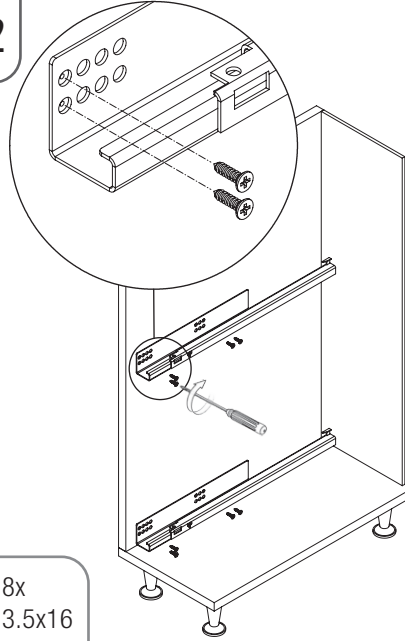

- GİZLİ RAYLI DETERJANLIK (TEK AÇILIM) MONTAJ ŞEMASI (SAĞ)
- DETERGENT HOLDER WITH UNDERMOUNT RAIL (SINGLE EXTENSION) MOUNTING INSTRUCTIONS (RIGHT)

D-1

E-1

A-1

A-2

8x  
3.5x16

B-1

4x M5 Nut  
4x M5x10 YHB

B-2